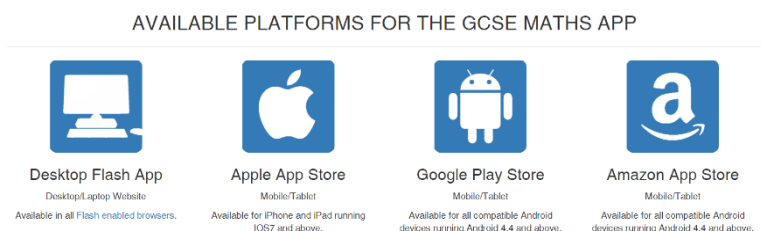

YSGOL HARRI TUDUR / HENRY TUDOR SCHOOL

MATHEMATICS DEPARTMENT

PIXL LOG ON HELP SHEET

Homework will now be set using the PIXL Maths app, which can be accessed using the internet on a laptop or a desktop computer. Or better still, the app can be downloaded onto mobile phones and tablets on both Apple and Android devices. To access the app, follow the following steps.

1) Enter <https://mathsapp.pixl.org.uk/> into the address bar